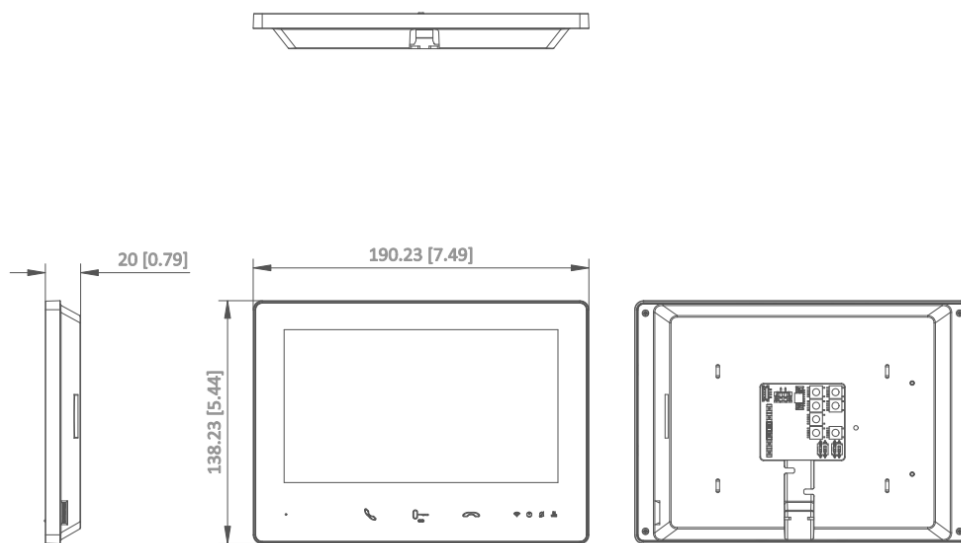

▪ Available Model

DS-KIS704EY-ACW2/Aluminum#EU

▪ Dimension

Unit:mm [inch]

SCALE 1:1

Unit:mm [inch]

SCALE	1:1
-------	-----

Unit:mm [inch]

SCALE	1:1
-------	-----

Headquarters

No.555 Qianmo Road, Binjiang District,
Hangzhou 310051, China
T +86-571-8807-5998
www.hikvision.com

Follow us on social media to get the latest product and solution information.