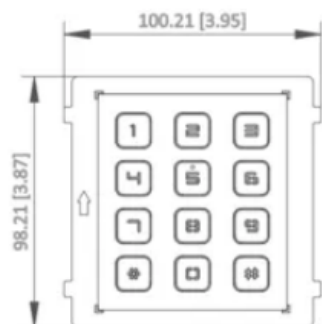

▪ Specification

Door station	
Processor	Embedded Processor
ROM	4 GB
RAM	256 MB
Operation system	Embedded Linux operation system
Door station	
Screen size	NA
Resolution	NA
Type	NA
Operation method	NA
Door station	
Supplement light	Supplement light Low illumination, IR supplement lights
Resolution	2MP
Lens	1
Wide dynamic range (WDR)	Support
FOV	Horizontal: 133°, Vertical: 82°
Video compression standard	H.264
Door station	
Audio input	Built-in omnidirectional microphone
Audio output	Built-in loudspeaker
Volume adjustment	Adjustable
Audio compression standard	G.711 U, G.711 A
Audio compression bitrate	64 Kps
Audio quality	Noise suppression and echo cancellation
Door station	
Linked indoor station capacity	Max.99
Sub door station capacity	16
Door station	
Wireless network	10/100 Mbps self-adaptive through 2-wire interface
Wi-Fi	Only AP mode for configuration
Door station	
RS-485	2 (RS485 out for Hikvision's sub module communication, RS485 for reservation)
Lock control	2 (1 relay, max to 30 VDC, 2 A; 1 DC pulse, 20V 4A impulsive, 300 mA holding current, 30 ohm max)
Exit button	1
Door contact input	1
Alarm input	2 (supports Exit button or Door contact input)
Power supply input	12VDC input
TAMPER	1
Debugging port	1
Two-Wire	1
DIP Switch	6 decimal DIP switch

▪ Available Model

DS-KIS704EY-ACW2/Aluminum#EU

▪ Dimension

Unit:mm [inch]

SCALE 1:1

Unit:mm [inch]

SCALE	1:1
-------	-----

Unit:mm [inch]