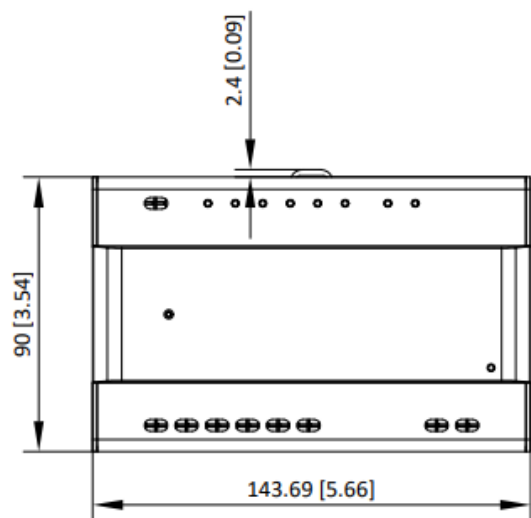

▪ Available Model

DS-KIS704EY-ACW2/Aluminum#EU

▪ Dimension

Unit:mm [inch]

SCALE 1:1

Unit:mm [inch]

SCALE	1:1
-------	-----

Unit:mm [inch]

SCALE	1:1
-------	-----

Headquarters

No.555 Qianmo Road, Binjiang District,
Hangzhou 310051, China
T +86-571-8807-5998
www.hikvision.com

Follow us on social media to get the latest product and solution information.