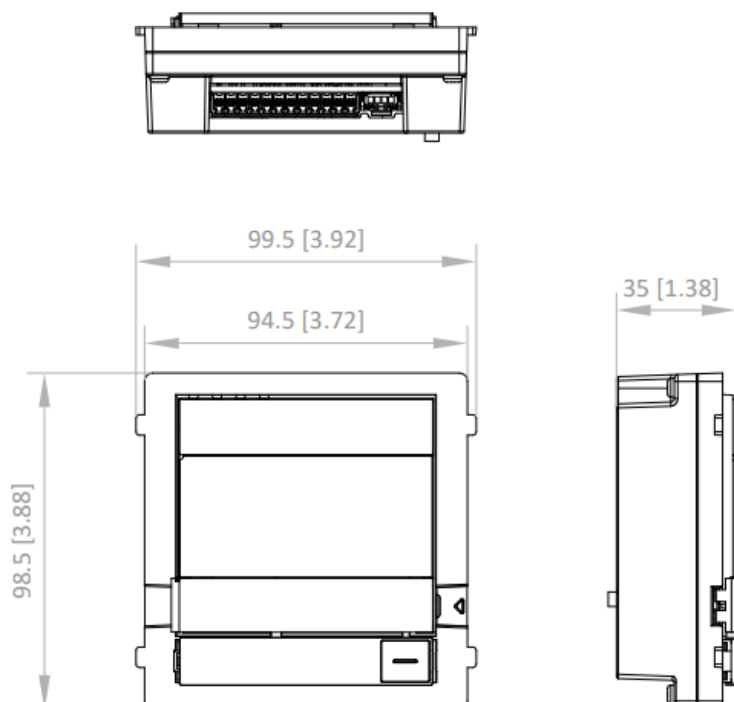

▪ Specification

Door station	
Processor	Embedded Processor
ROM	4 GB
RAM	256 MB
Operation system	Embedded Linux operation system
Door station	
Screen size	NA
Resolution	NA
Type	NA
Operation method	NA
Door station	
Supplement light	Supplement light Low illumination, IR supplement lights
Resolution	2MP
Lens	1
Wide dynamic range (WDR)	Support
FOV	Horizontal: 133°, Vertical: 82°
Video compression standard	H.264
Door station	
Audio input	Built-in omnidirectional microphone
Audio output	Built-in loudspeaker
Volume adjustment	Adjustable
Audio compression standard	G.711 U, G.711 A
Audio compression bitrate	64 Kps
Audio quality	Noise suppression and echo cancellation
Door station	
Linked indoor station capacity	Max.99
Sub door station capacity	16
Door station	
Wireless network	10/100 Mbps self-adaptive through 2-wire interface
Wi-Fi	Only AP mode for configuration
Door station	
RS-485	2 (RS485 out for Hikvision's sub module communication, RS485 for reservation)
Lock control	2 (1 relay, max to 30 VDC, 2 A; 1 DC pulse, 20V 4A impulsive, 300 mA holding current, 30 ohm max)
Exit button	1
Door contact input	1
Alarm input	2 (supports Exit button or Door contact input)
Power supply input	12VDC input
TAMPER	1
Debugging port	1
Two-Wire	1
DIP Switch	6 decimal DIP switch

▪ Available Model

DS-KIS704EY-ACW2/Aluminum#EU

▪ Dimension

Unit:mm [inch]

SCALE 1:1

Unit:mm [inch]

SCALE	1:1
-------	-----

Unit:mm [inch]